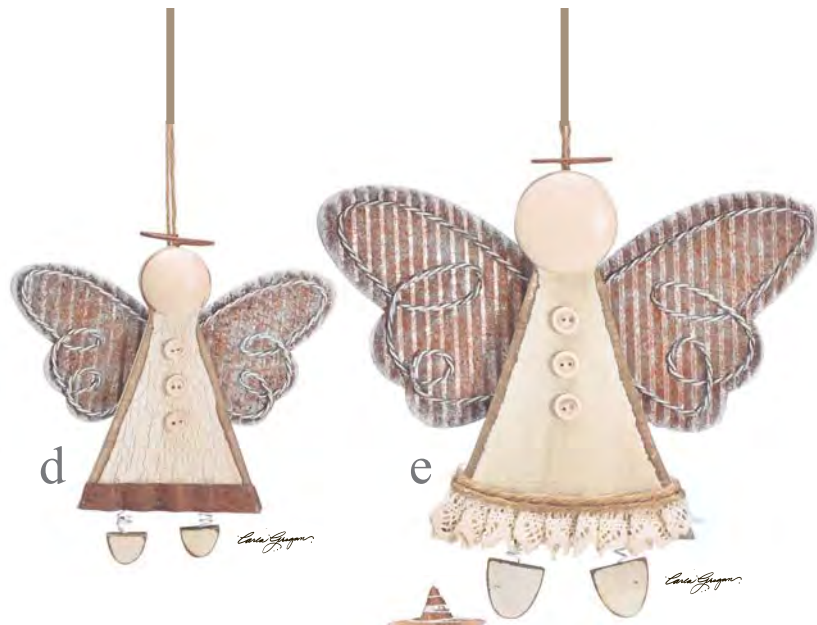

burton[®]
+BURTON
the TOTAL gift experience[®]

Holiday 2016
SNEAK PEEK

M3181_Holiday 2016 Sneak Peek

showrooms

ATLANTA

Atlanta AmericasMart®
Building 2 • Showroom #728
Atlanta, Georgia

DALLAS

Dallas Market Center®
Trade Mart • Showroom #1121
Dallas, Texas

LAS VEGAS

Las Vegas World Market Center
Building C • Showroom C852
Las Vegas, Nevada

Away in a Manger

- a. 1623-186 MANGER ORNAMENT
Wood. 4½" High
- b. 9728457 LARGE NATIVITY SCENE
Wood. 92"H × 32"W × 9½"D
- c. 9728952 NATIVITY SHADOW BOX
Wood. 11¼"H × 9¼"W × 2¼"D

simple
religious
rustic

Natural Nativity

Let Heaven &
Nature sing...

- a. 1626-283
GLORY TO GOD WALL HANGING
Ceramic. 8" High
- b. 1626-126
SAVIOR CERAMIC PLATTER
Ceramic. 13½" Wide
- c. 1626-233
MAGNETIC ADVENT CALENDAR
Wood. Tin. Magnetic. 24"H x 17"W
- d. 9728555
SMALL RUSTIC ANGEL ORNAMENT
Wood. Corrugated Tin. 5½" High
- e. 9728556
LARGE RUSTIC ANGEL ORNAMENT
Wood. Corrugated Tin. 8" High
- f. 9728642
FULL NATIVITY SET
Poly-resin. 3½" High-13½" High
- g. 9728896
RUSTIC TREE ASST.
Wood. 19" High • 23" High • 30" High
(Set of three, two pictured here.)

frosty
natural
winter

Snowy Christmas

Brrr...Baby it's
cold outside!

- a. 9728925
ANGEL FIGURINE
Poly-resin. 14" High
- b. 9728600
SMALL SNOWFLAKE ORNAMENT
Tin. Wood. 6" High
- c. 9728601
LARGE SNOWFLAKE ORNAMENT
Tin. Wood. 9½" High
- d. 9728924
SNOW BIRD FIGURINE ASST.
Porcelain. 2½" High
- e. 9728672
SNOW TREE FIGURINE ASST.
Porcelain. 7½" High • 9½" High • 11½" High
- f. 9728923
SNOW DEER FIGURINE ASST.
Porcelain. 4¾" High • 7" High