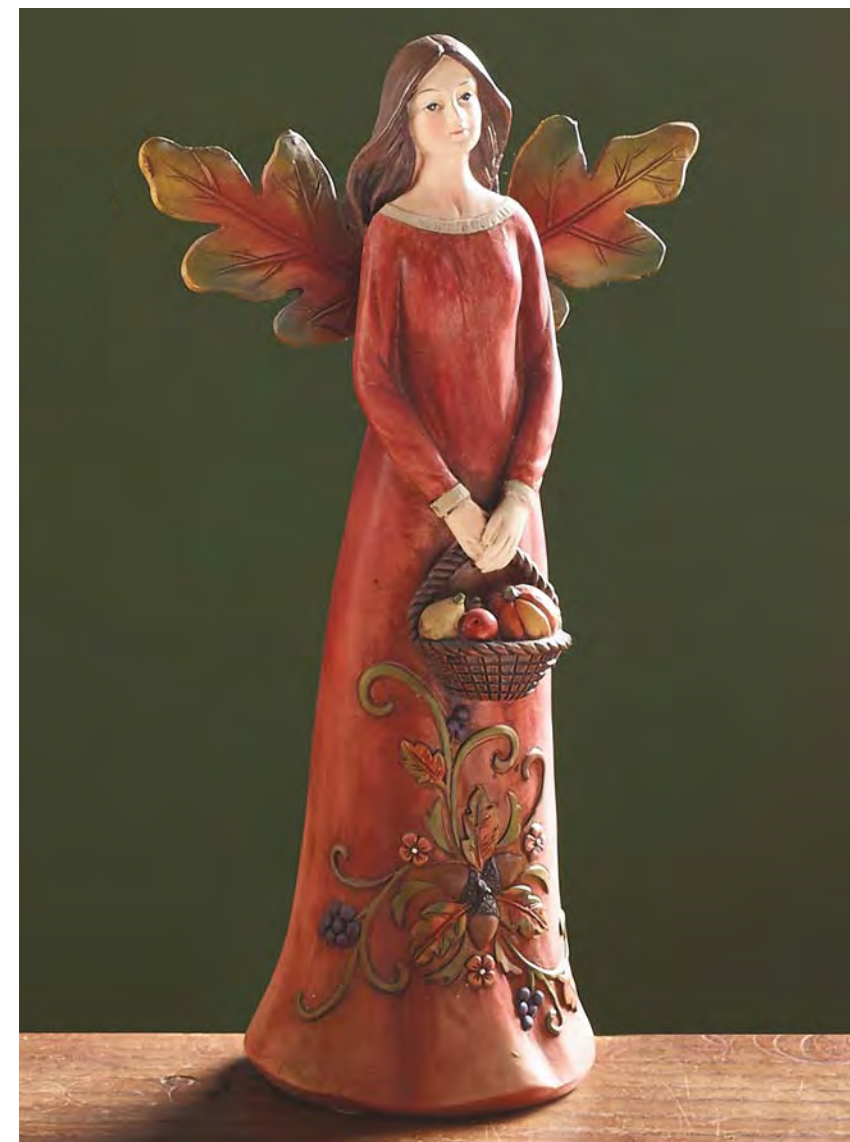

playful
adorable
spooky

Happy Hauntings

Spooky
& kooky
friends.

- a. 1617-39
HAPPY HAUNTER FIGURE ASST.
Embossed Tin. Wood. 8" High
- b. 9728585
WEB WREATH ORNAMENT
Wire. Bells. 13" High
- c. 9728345
WITCH'S LEGS DÉCOR ASST.
Fabric. 12"H x 9"Diameter
- d. 9728655
GLAMOROUS WITCH'S HAT ASST.
Fabric. 15"H x 17¾"Diameter • 7¼" Opening
- e. 9728346
LARGE WITCH FIGURE ASST.
Fabric. 30" High