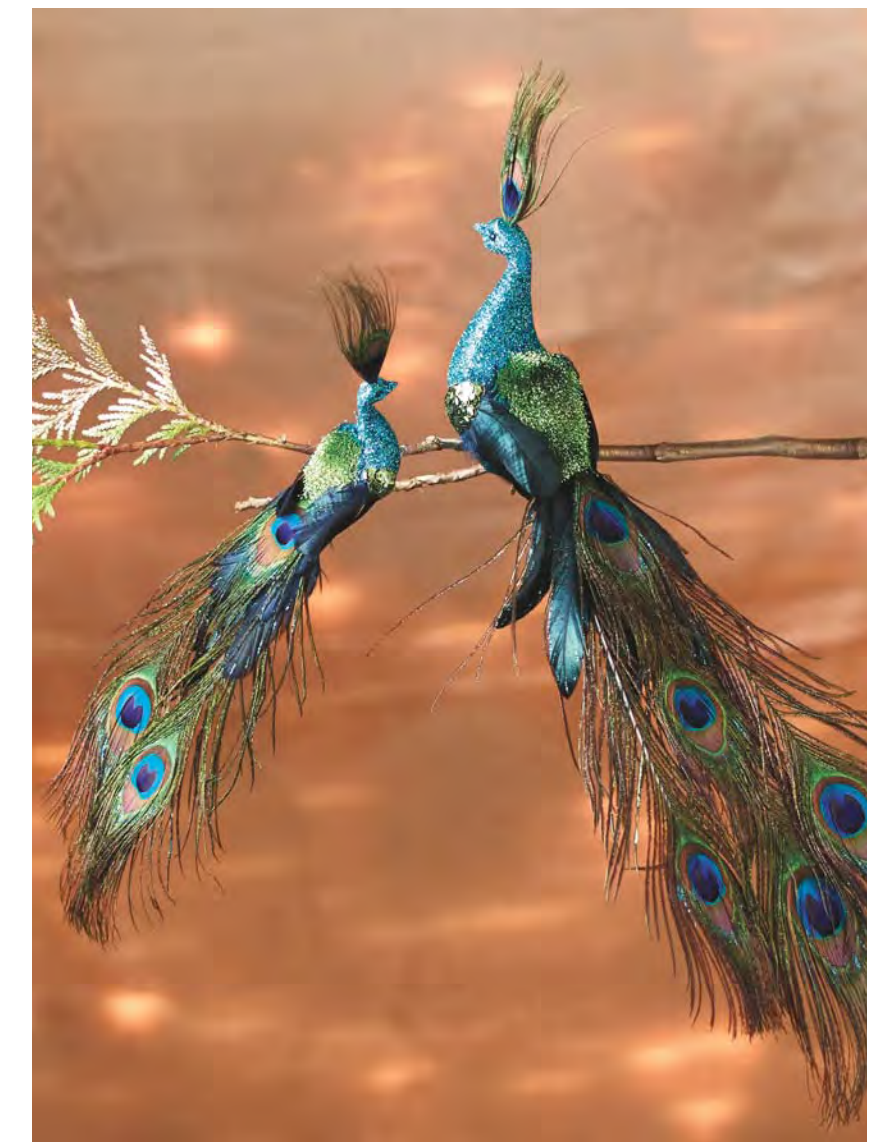

frosty
natural
winter

Snowy Christmas

Brrr...Baby it's
cold outside!

- a. 9728925
ANGEL FIGURINE
Poly-resin. 14" High
- b. 9728600
SMALL SNOWFLAKE ORNAMENT
Tin. Wood. 6" High
- c. 9728601
LARGE SNOWFLAKE ORNAMENT
Tin. Wood. 9½" High
- d. 9728924
SNOW BIRD FIGURINE ASST.
Porcelain. 2½" High
- e. 9728672
SNOW TREE FIGURINE ASST.
Porcelain. 7½" High • 9½" High • 11½" High
- f. 9728923
SNOW DEER FIGURINE ASST.
Porcelain. 4¾" High • 7" High

Vibrant
charming
exotic

Old World Christmas

The peacock's exotic texture & colors create an upscale look for Christmas.

- a. 9728479
SMALL BALL ORNAMENT
Foam. 3½" Diameter
- b. 9728481
LARGE BALL ORNAMENT
Foam. 5½" Diameter
- c. 9728650
LARGE PEACOCK ORNAMENT
Foam. Feathers. Clip. 7" High • 17½" Long
- d. 9726149
PEACOCK FEATHER PICK
Feathers. 27" Tall
- e. 9728648
SMALL PEACOCK ORNAMENT
Foam. Feathers. Clip. 5" High • 13" Long
- f. 9728926
PEACOCK RIBBON
Velveteen Fabric. 2½" Wide x 20 yd