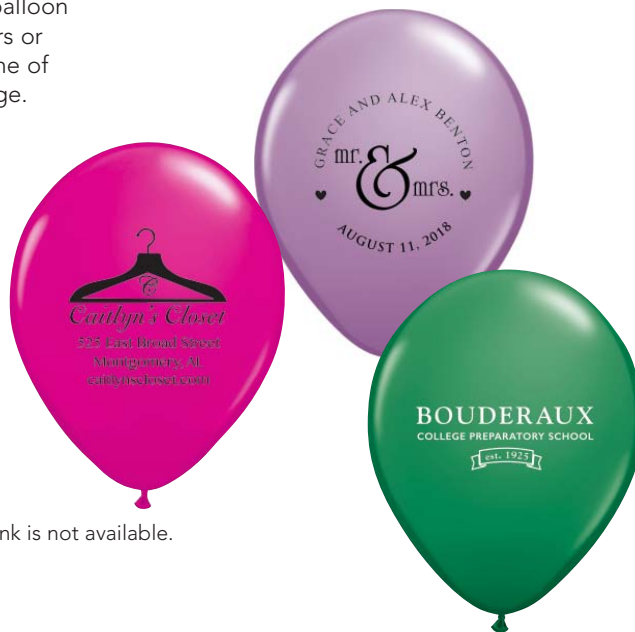

Latex Imprinting

QX EXPRESS

The most popular printing service! Balloon colors available: orders of 100 balloons, one balloon color or one assortment; orders of 200–500 balloons, two balloon colors or assortments; orders of 1,000 balloons, up to four balloon colors or assortments. On QX Express orders of 5 lines of copy or less, choose one of the stock fonts listed on page 505 and there is no additional plate charge.

9"	100	200	500	1,000
Standard Colors	$72.00	$82.00	$128.00	$172.00
Special Colors*	$75.00	$85.00	$134.00	$188.00
Metallic Colors	$79.00	$88.00	$147.00	$216.00
11"	100	200	500	1,000
Standard Colors	$84.00	$95.00	$150.00	$213.00
Special Colors*	$90.00	$100.00	$156.00	$228.00
Metallic, Pearl, + Neon Colors	$96.00	$105.00	$172.00	$247.00

- Special colors are Jewel or Fashion.
- Add $46 plate charge if logo. Second side imprint is not available. Change of ink is not available.
- Ink colors are White, Blue, Black, or Red. One color imprint.
- Turnaround time is approximately 7–10 working days. Call for rush orders.